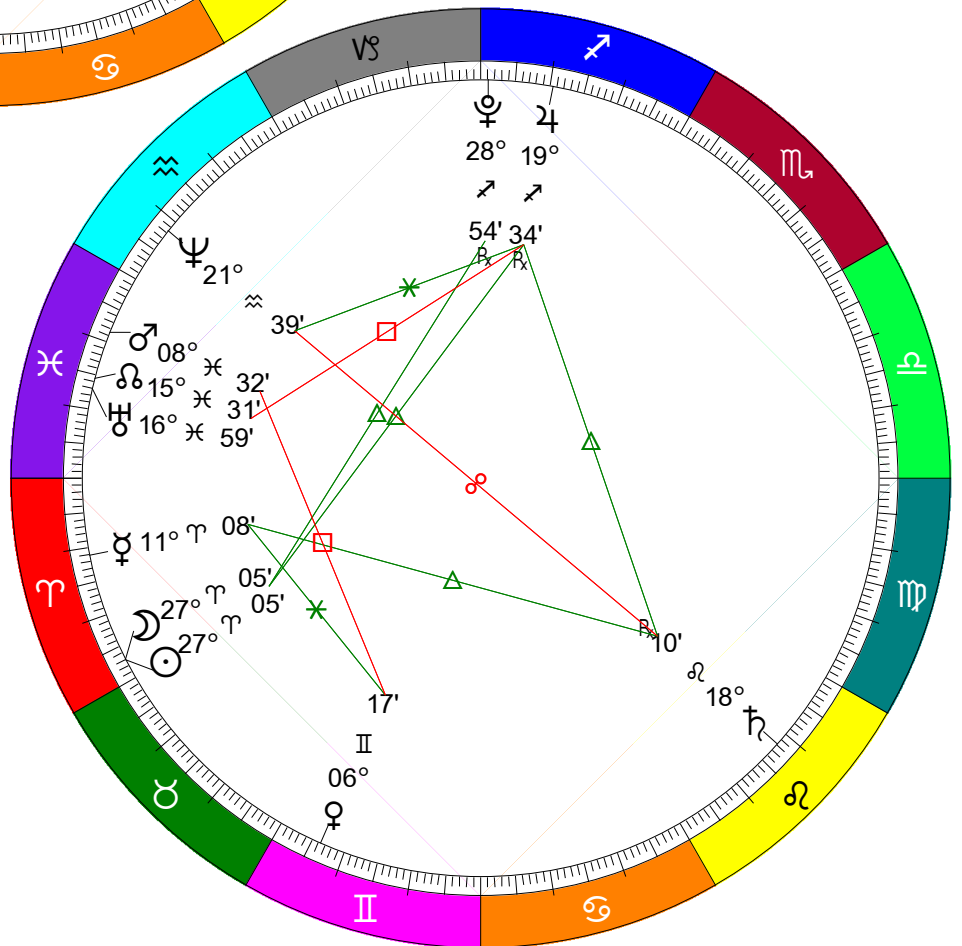

Lunation Charts for April 2007

Full Moon (Egg Moon)
 Apr 2, 2007
 10:16:27 AM PDT
 Las Vegas, NV 115W08'11" 36N10'30"

New Moon
 Apr 17, 2007
 04:36:50 AM PDT
 Las Vegas, NV 115W08'11" 36N10'30"