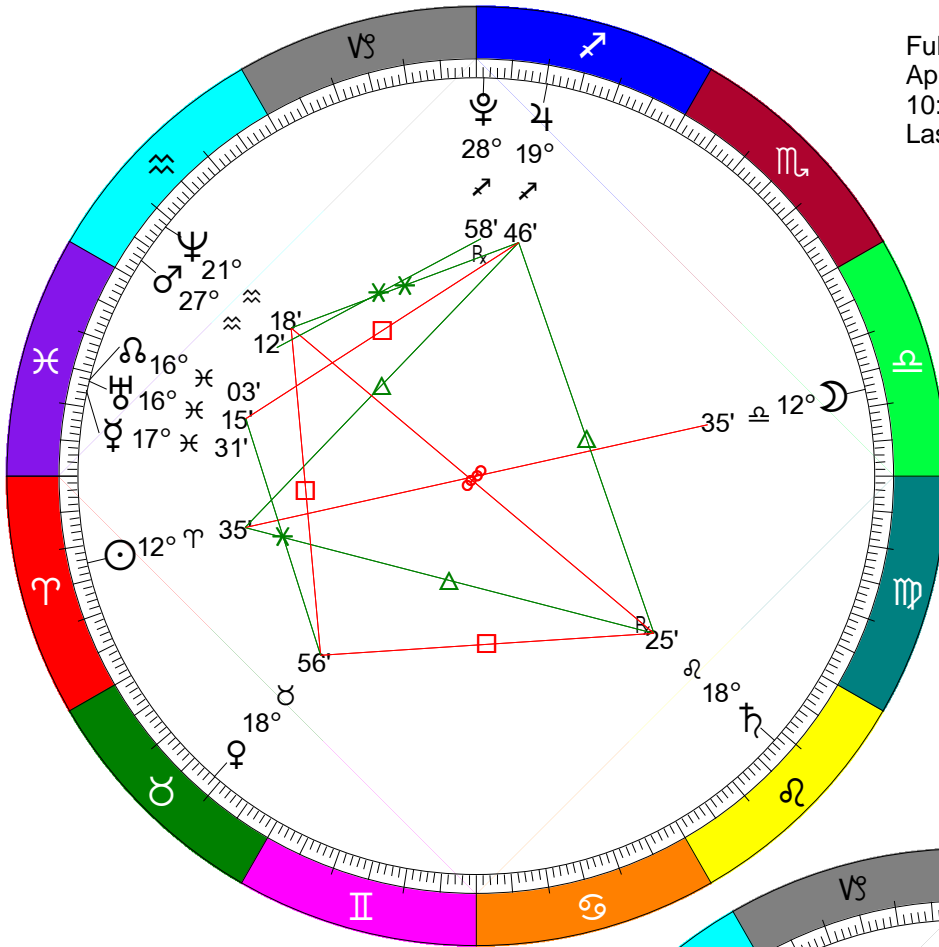

Lunation Charts for April 2007

Full Moon (Egg Moon)
 Apr 2, 2007
 10:16:27 AM PDT
 Las Vegas, NV 115W08'11" 36N10'30"

New Moon
 Apr 17, 2007
 04:36:50 AM PDT
 Las Vegas, NV 115W08'11" 36N10'30"