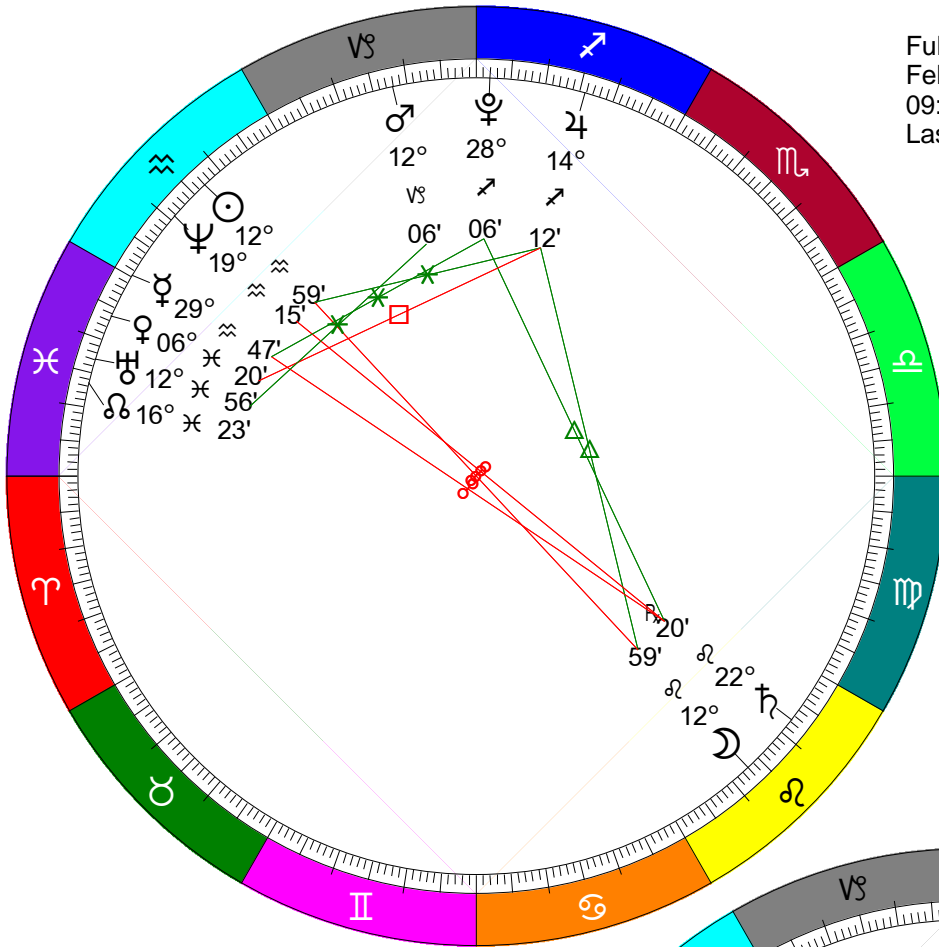

Lunation Charts for February 2007

Full Moon (Snow Moon)
 Feb 1, 2007
 09:45:25 PM PST
 Las Vegas, NV 115W08'11" 36N10'30"

New Moon
 Feb 17, 2007
 08:15:14 AM PST
 Las Vegas, NV 115W08'11" 36N10'30"