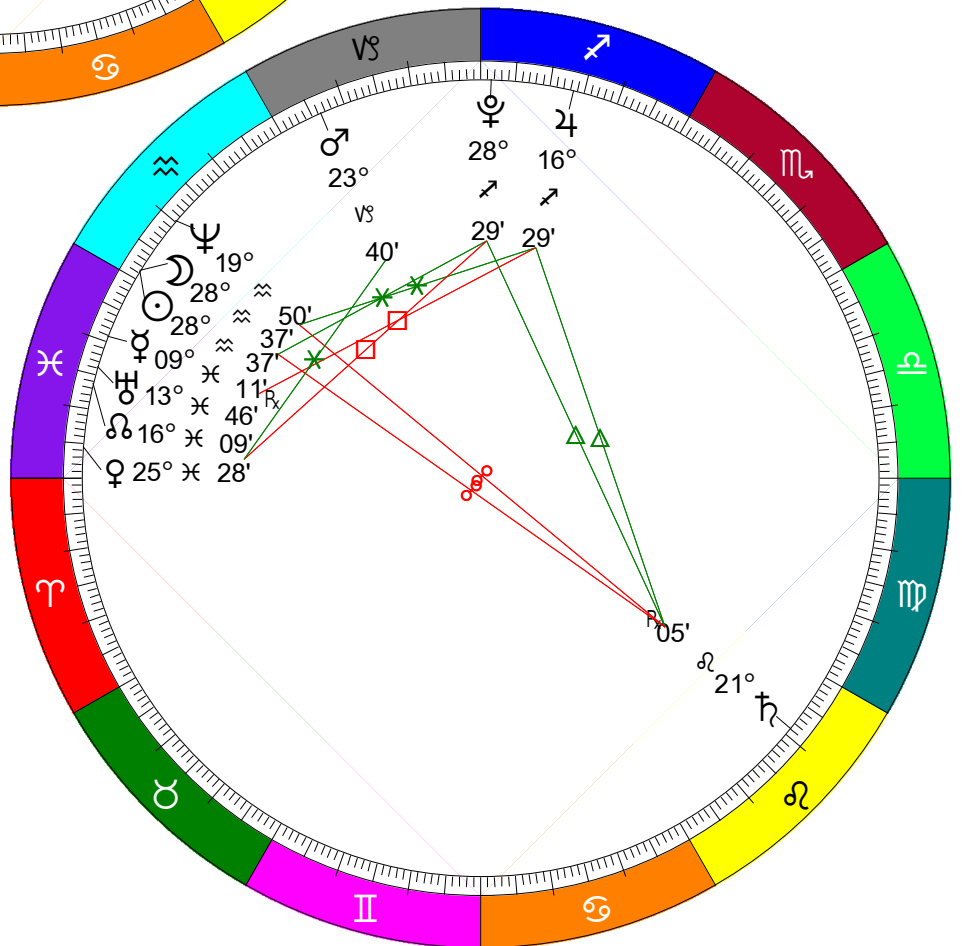

Lunation Charts for February 2007

Full Moon (Snow Moon)
 Feb 1, 2007
 09:45:25 PM PST
 Las Vegas, NV 115W08'11" 36N10'30"

New Moon
 Feb 17, 2007
 08:15:14 AM PST
 Las Vegas, NV 115W08'11" 36N10'30"