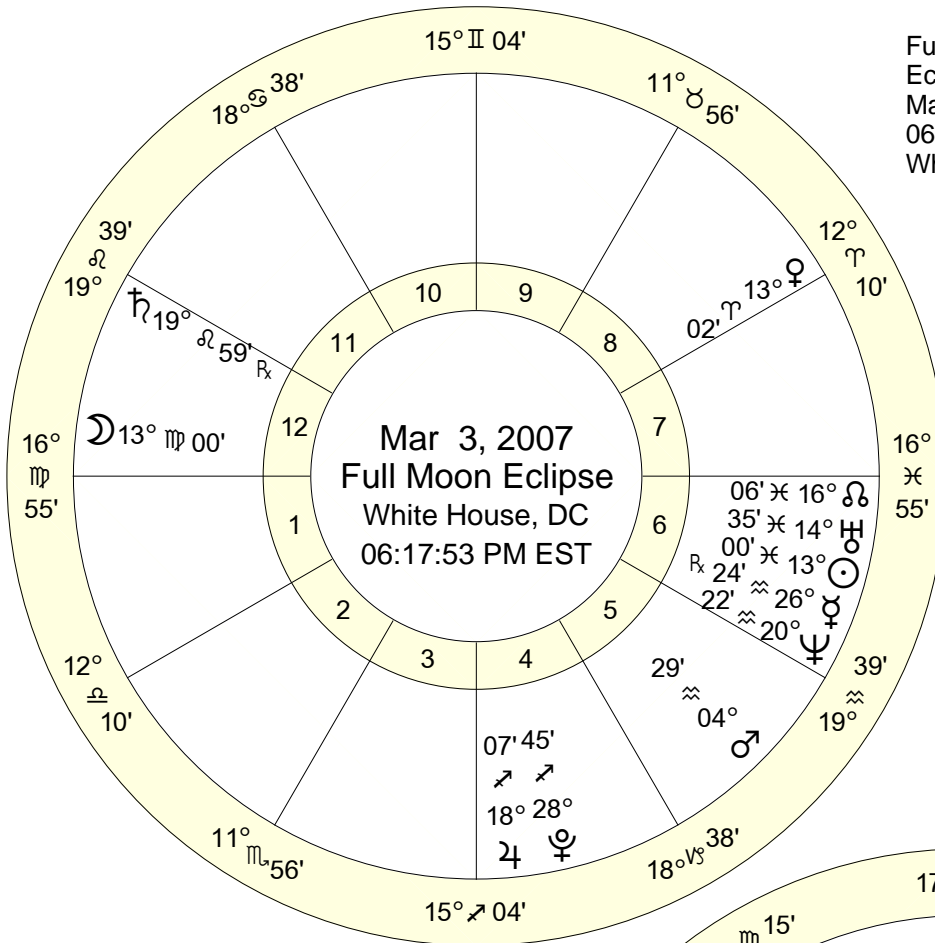

Lunation Charts for March 2007

Full Moon (Worm Moon)
Eclipse (Umbral)
Mar 3, 2007
06:17:53 PM EST
White House, DC 077W02'13" 38N53'50"

New Moon
Mar 18, 2007
09:43:01 PM EST
White House, DC 077W02'13" 38N53'50"