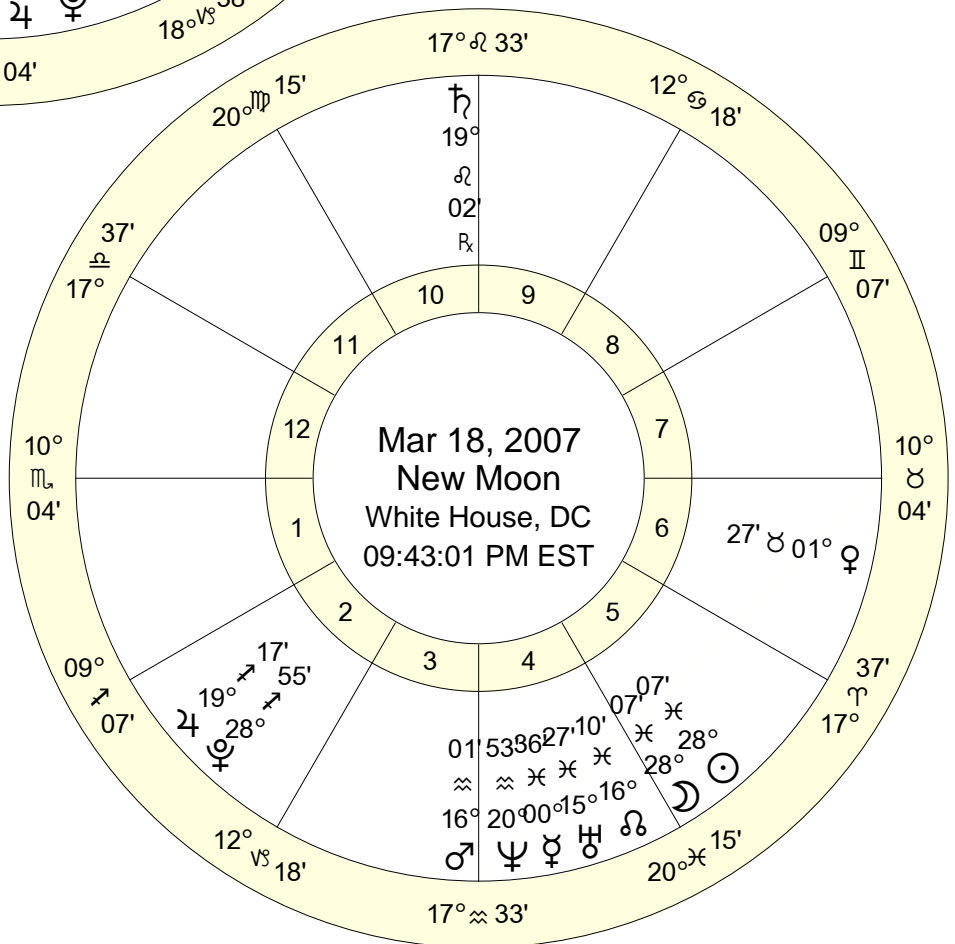

Lunation Charts for March 2007

Full Moon (Worm Moon)
Eclipse (Umbral)
Mar 3, 2007
06:17:53 PM EST
White House, DC 077W02'13" 38N53'50"

New Moon
Mar 18, 2007
09:43:01 PM EST
White House, DC 077W02'13" 38N53'50"